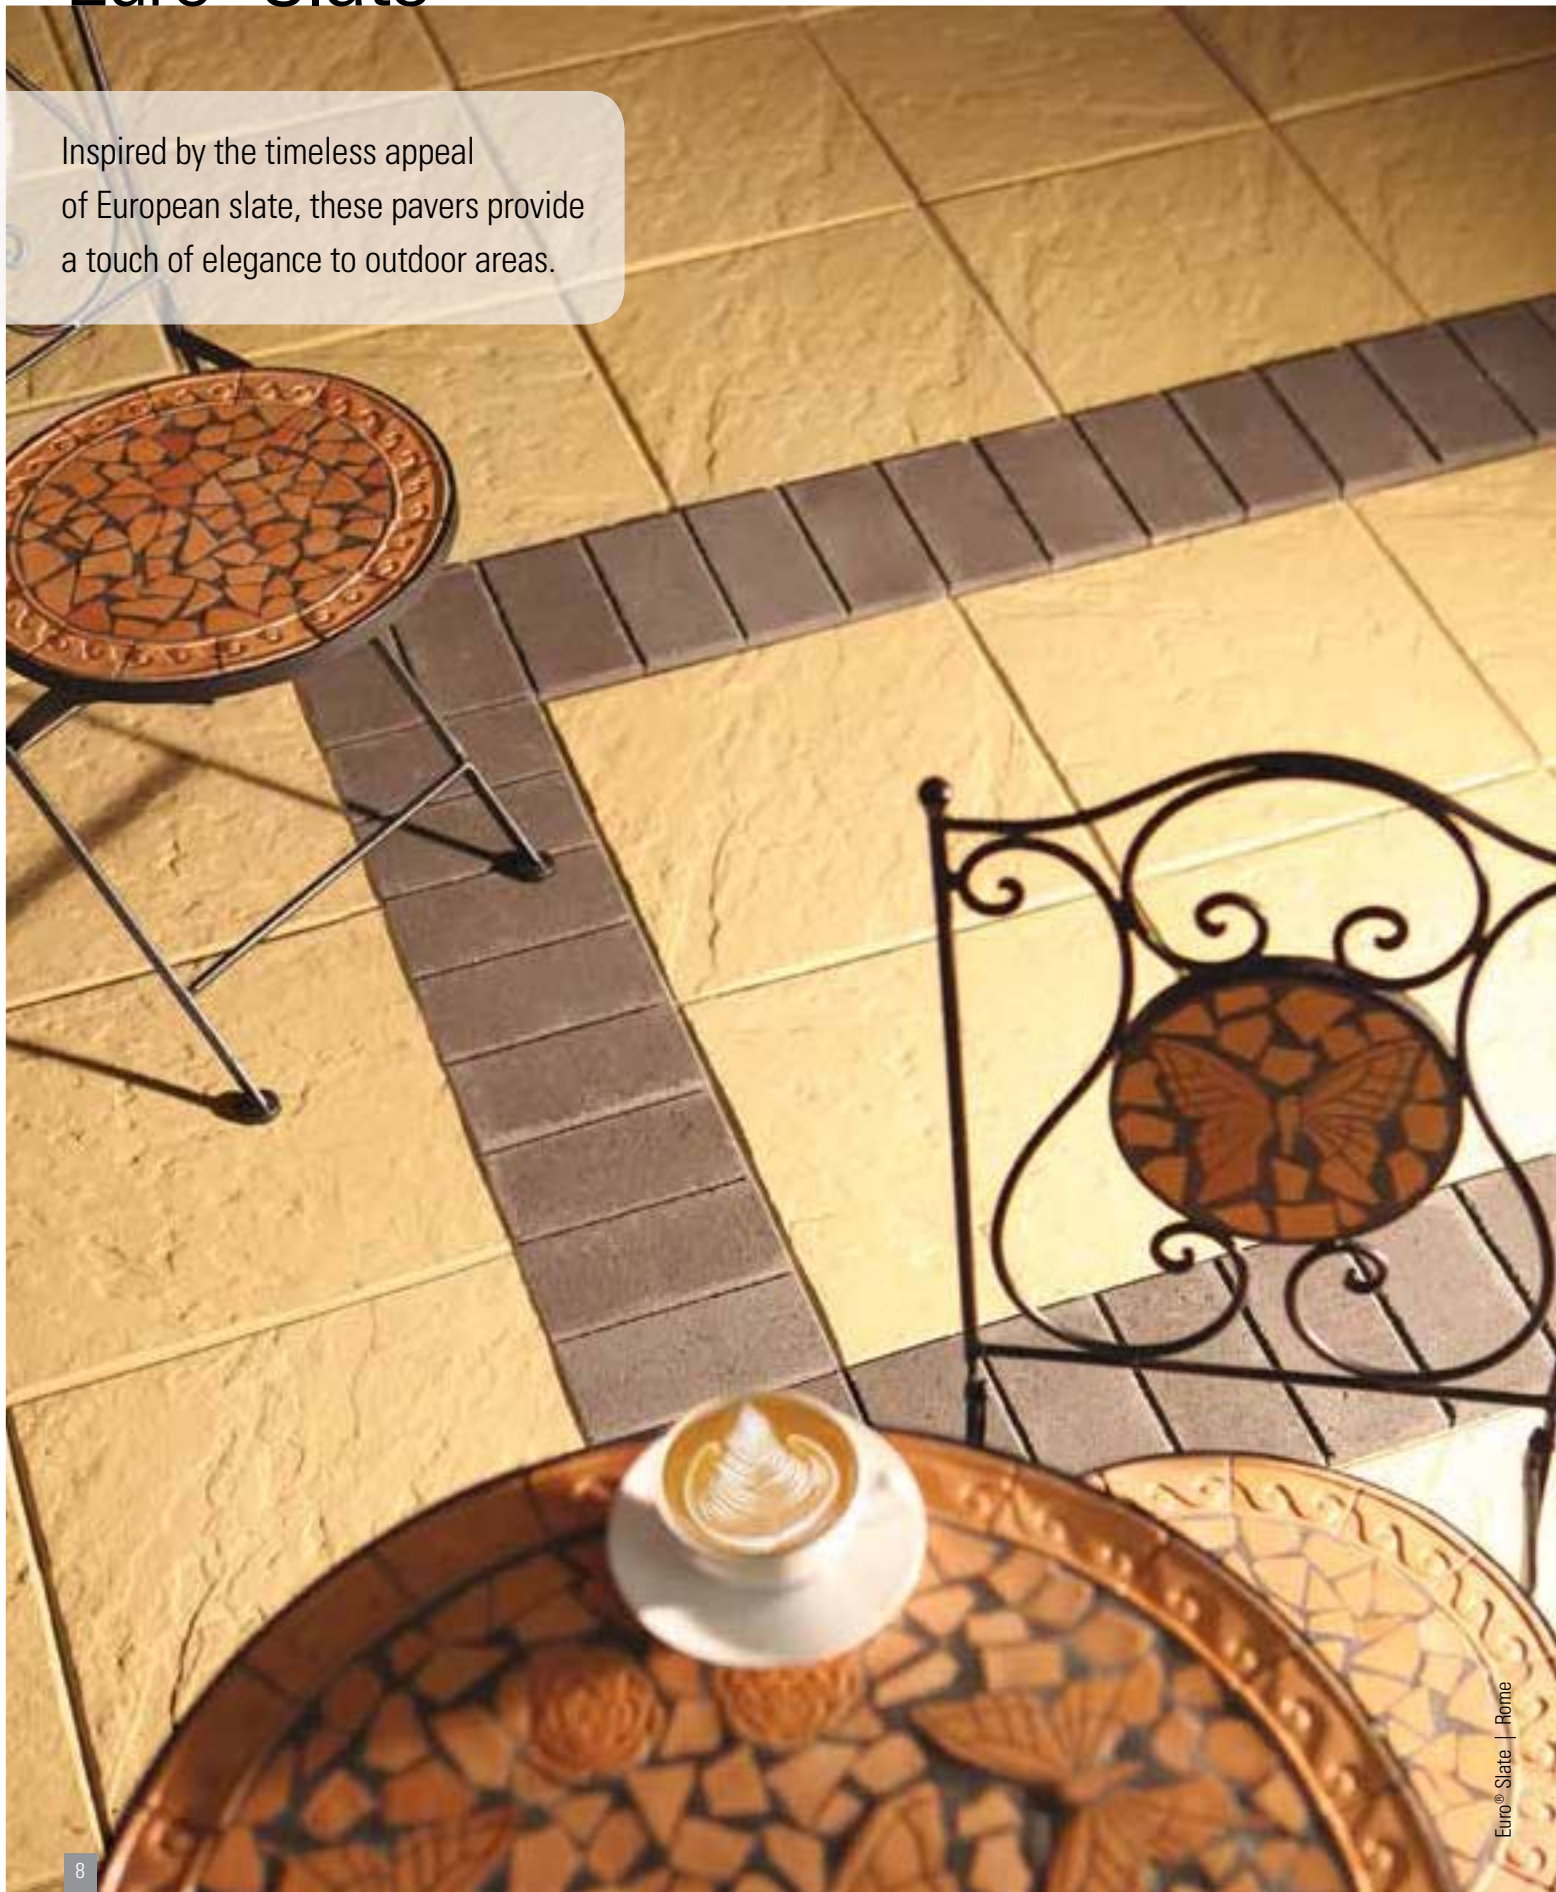

# Euro<sup>®</sup> Slate

Inspired by the timeless appeal of European slate, these pavers provide a touch of elegance to outdoor areas.

RECOMMENDED FOR

Courtyards

Paths

Steps

Pool Surrounds\*

Driveway Safe\*\*