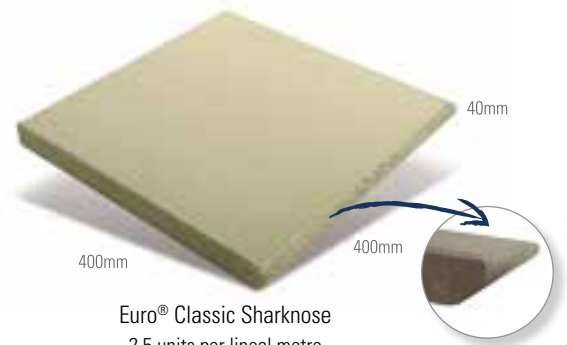

Euro® Classic Sharknose  
2.5 units per lineal metre

For more inspirational imagery  
scan the QR code or visit  
[adbrimasonry.com.au](http://adbrimasonry.com.au)

COLOUR OPTIONS

Whilst these swatches provide a good indication of the products colour, you should always sight product samples before use. Due to natural variations in aggregates, colours may vary.