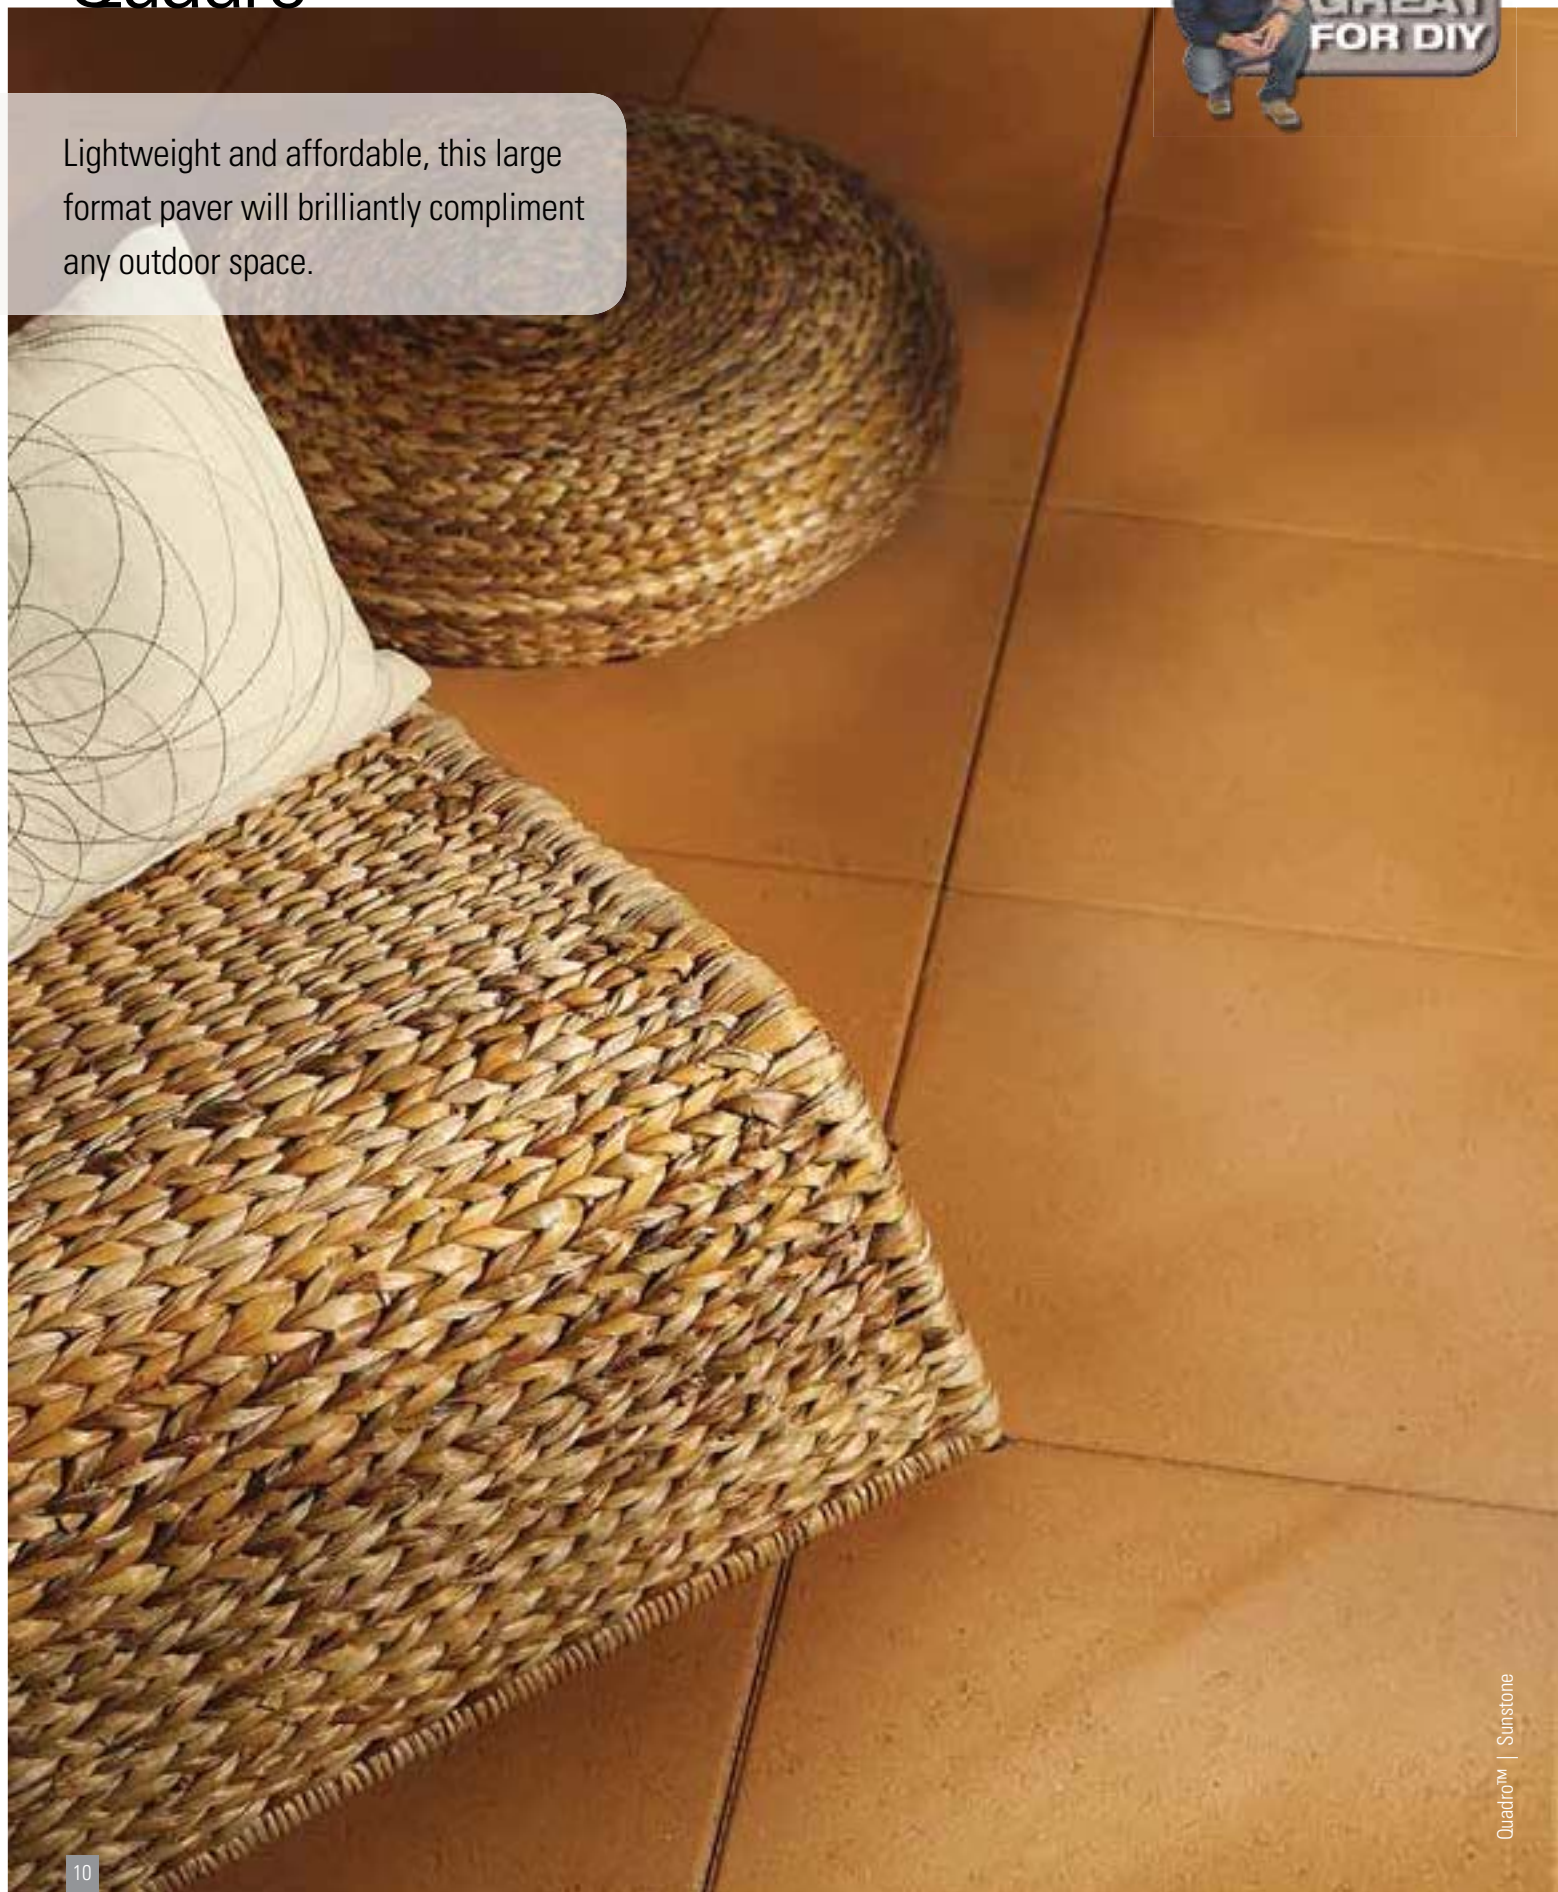

# Quadro™

Lightweight and affordable, this large format paver will brilliantly compliment any outdoor space.

RECOMMENDED FOR

Courtyards

Paths

Steps

AVAILABLE SIZES

400mm