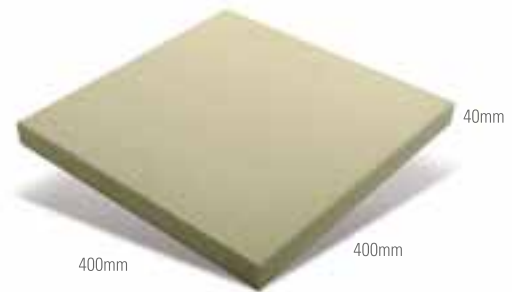

Euro® Classic
6.25 units per m²