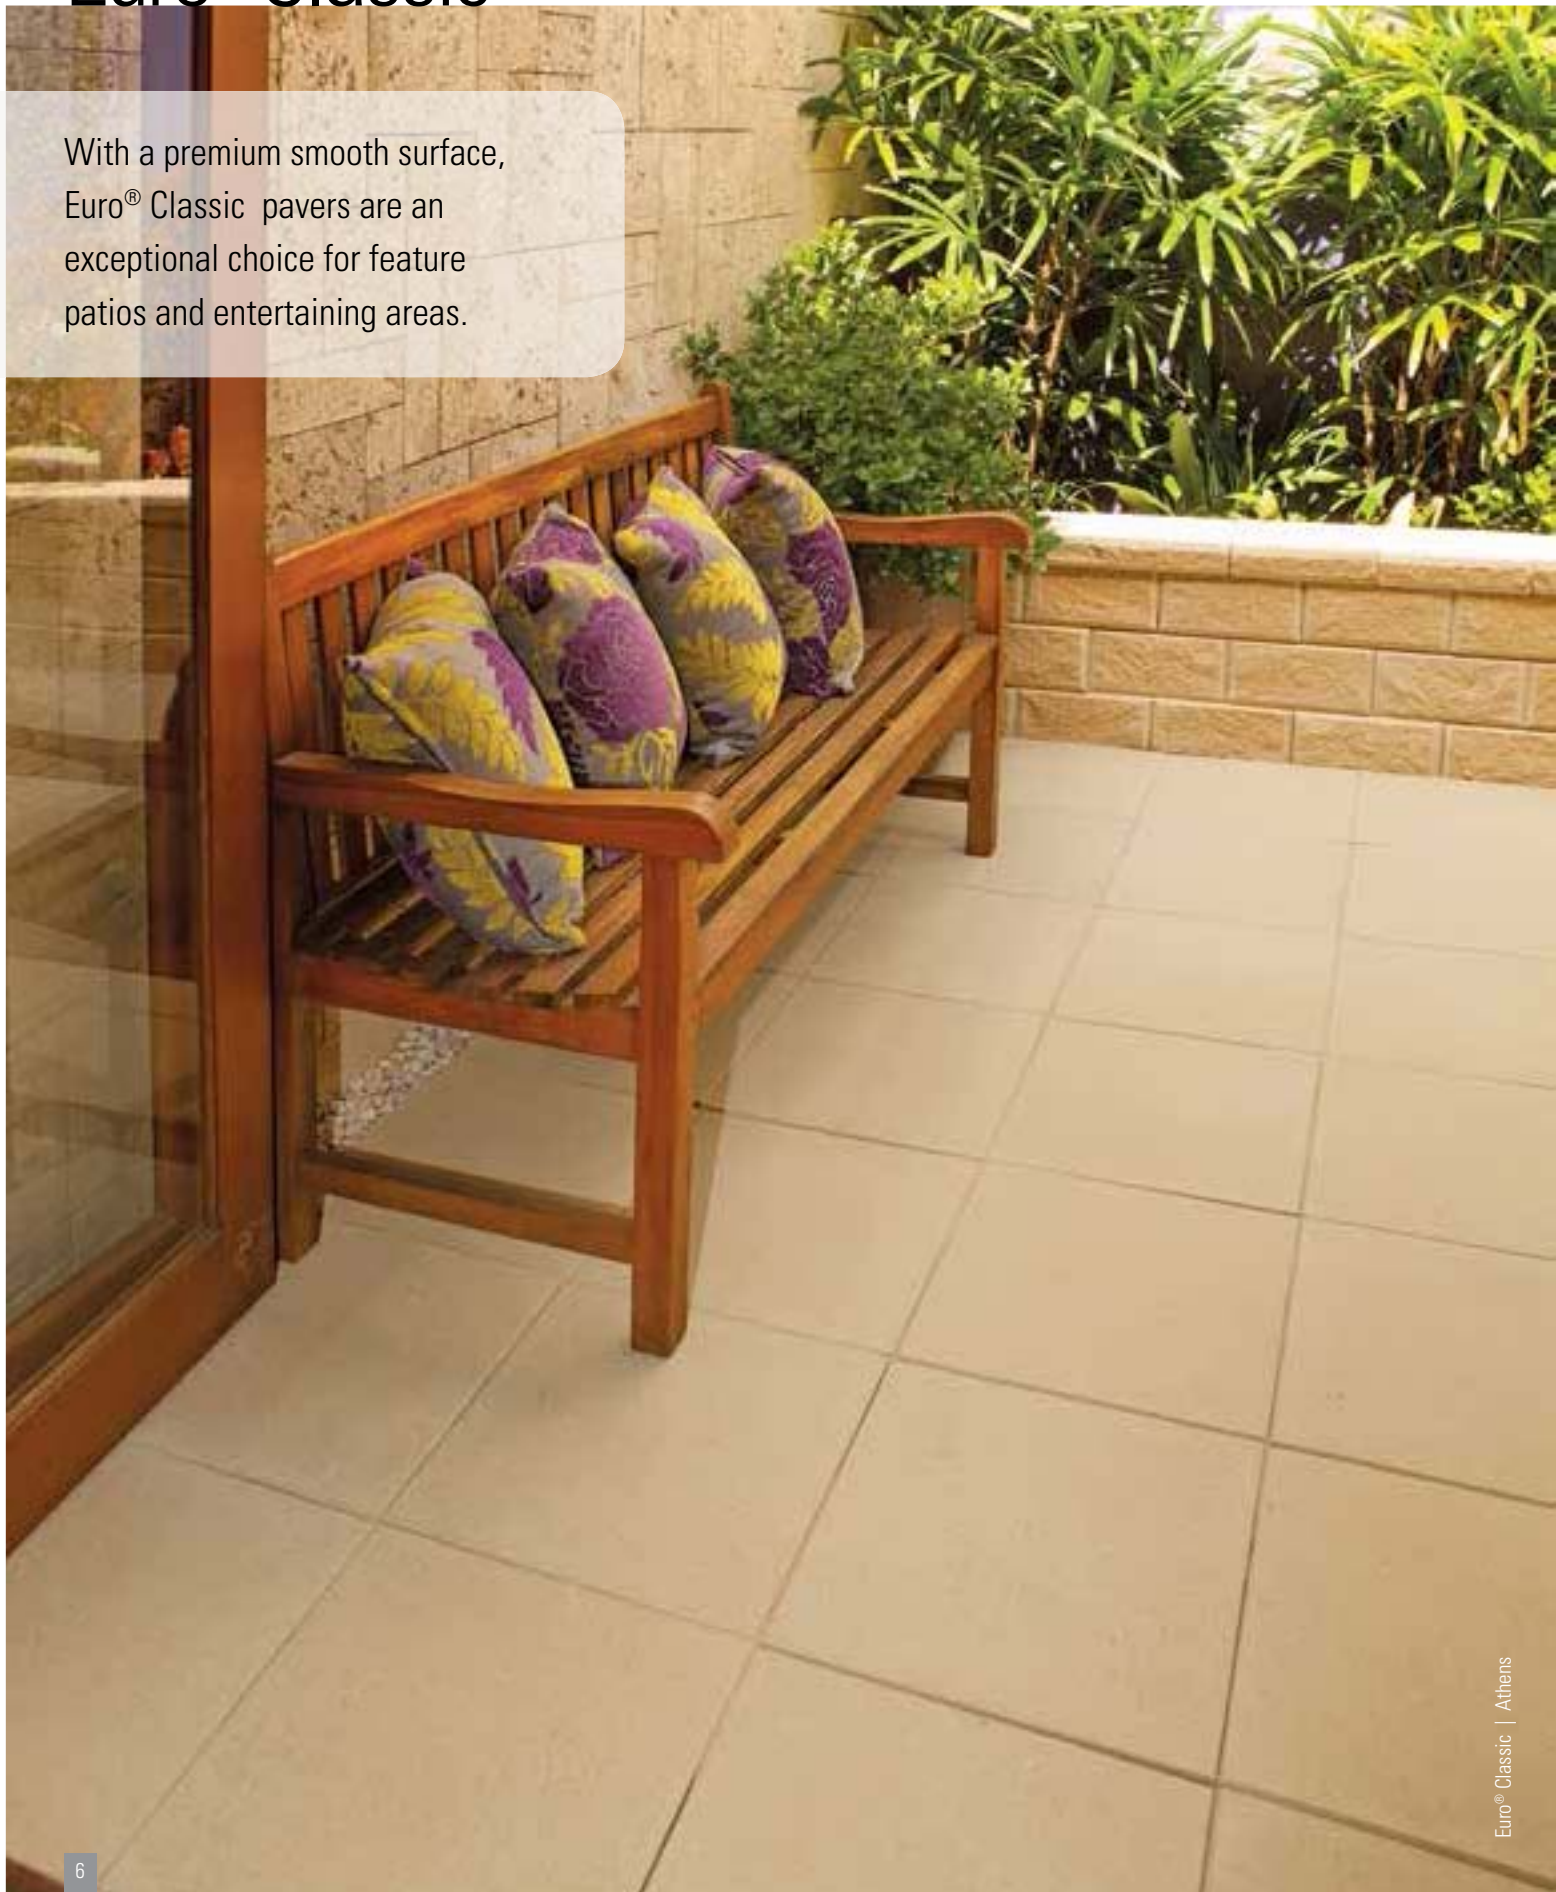

# Euro<sup>®</sup> Classic

With a premium smooth surface, Euro<sup>®</sup> Classic pavers are an exceptional choice for feature patios and entertaining areas.

RECOMMENDED FOR

Courtyards

Paths

Steps

Pool Surrounds\*