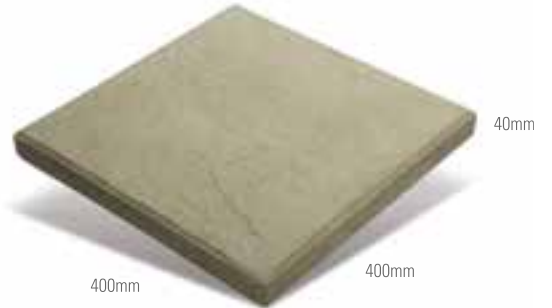

\*Please seek further technical advice for laying around pools.  
 \*\*When laid onto a suitable concrete base.

AVAILABLE SIZES

Euro® Slate  
 6.25 units per m<sup>2</sup>

Euro® Slate Sharknose  
 2.5 units per lineal metre