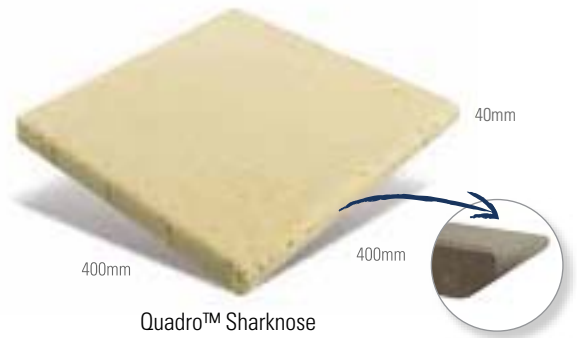

400mm

40mm

Quadro™  
6.25 units per m<sup>2</sup>

400mm

400mm

40mm

Quadro™ Sharknose  
2.5 units per lineal metre

MADE TO ORDER